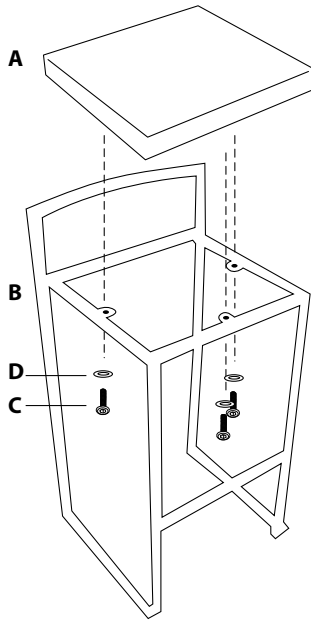

Fuji Stacker Counter stool

Part # OFD-ARCHER XX+XX

20-0330

PARTS

A

B

x3
(M6x15mm)

C

D

E

1

2

3

Do not over tighten.
Do not use power tools to assemble.